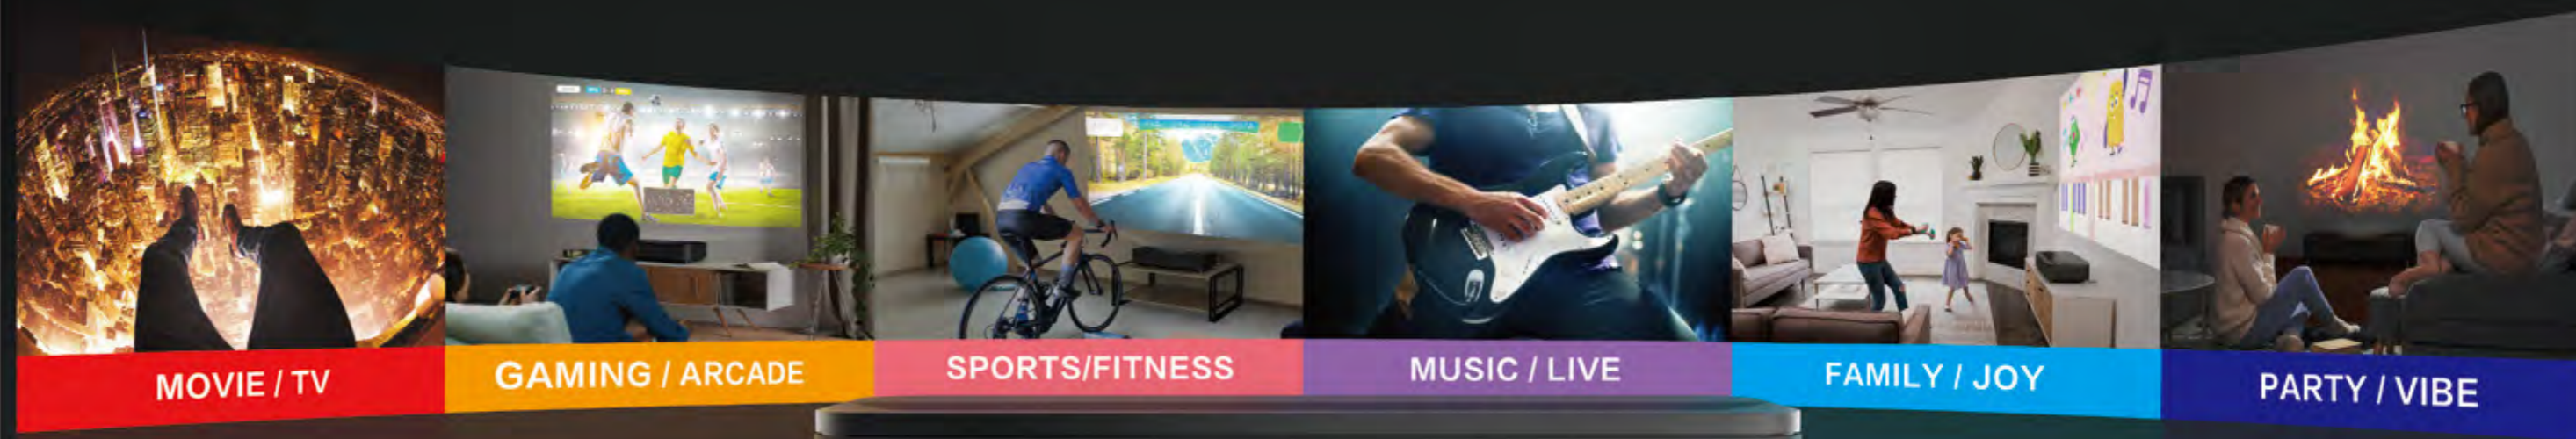

有线无线 精彩不断

MOVIE / TV

GAMING / ARCADE

SPORTS/FITNESS

MUSIC / LIVE

FAMILY / JOY

PARTY / VIBE

丰富接口, 尽情扩展